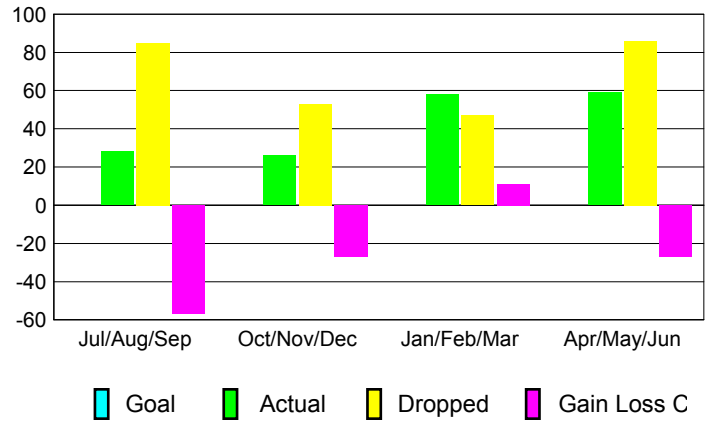

GMT: **DOMENICO MESSINA**

Location: **ITALY**

GMT CA: **4**

**CLUBS**

Month	New Club Goal	Actual New Clubs	Actual Dropped Clubs	Gain/Loss of Clubs
<b>2012-2013</b>				
Jul/Aug/Sep		0	0	0
Oct/Nov/Dec		0	0	0
Jan/Feb/Mar		1	0	1
Apr/May/Jun		1	0	1
<b>Totals</b>		<b>2</b>	<b>0</b>	<b>2</b>

**Club Results 2012-2013**  
Goal, New, Dropped, Gain/Loss

**YTD Status Quo Clubs 2012-2013**

Status Quo Clubs Compared to Status Quo Members

**Club Gain/Loss 2012-2013**

**MEMBERSHIP**

Month	Net Memb Goal	Actual New Memb	Actual Dropped Memb	Gain/Loss of Memb
<b>2012-2013</b>				
Jul/Aug/Sep		28	85	-57
Oct/Nov/Dec		26	53	-27
Jan/Feb/Mar		58	47	11
Apr/May/Jun		59	86	-27
<b>Totals</b>		<b>171</b>	<b>271</b>	<b>-100</b>

**Membership Results 2012-2013**  
Goal, New, Dropped, Gain/Loss

**Gender Comparison 2012-2013**

**Membership Gain/Loss 2012-2013**