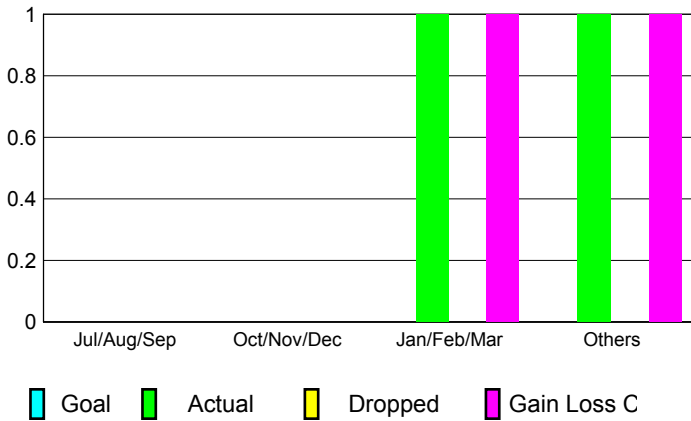

GMT: **DOMENICO MESSINA**

Location: **ITALY**

GMT CA: **4**

**CLUBS**

Month	New Club Goal	Actual New Clubs	Actual Dropped Clubs	Gain/Loss of Clubs
<b>2012-2013</b>				
Jul/Aug/Sep		0	0	0
Oct/Nov/Dec		0	0	0
Jan/Feb/Mar		1	0	1
Apr/May/Jun		1	0	1
<b>Totals</b>		<b>2</b>	<b>0</b>	<b>2</b>

**Club Results 2012-2013**  
Goal, New, Dropped, Gain/Loss

**YTD Status Quo Clubs 2012-2013**

Status Quo Clubs Compared to Status Quo Members

**Club Gain/Loss 2012-2013**

**MEMBERSHIP**

Month	Net Memb Goal	Actual New Memb	Actual Dropped Memb	Gain/Loss of Memb
<b>2012-2013</b>				
Jul/Aug/Sep		28	85	-57
Oct/Nov/Dec		26	53	-27
Jan/Feb/Mar		58	47	11
Apr/May/Jun		59	86	-27
<b>Totals</b>		<b>171</b>	<b>271</b>	<b>-100</b>